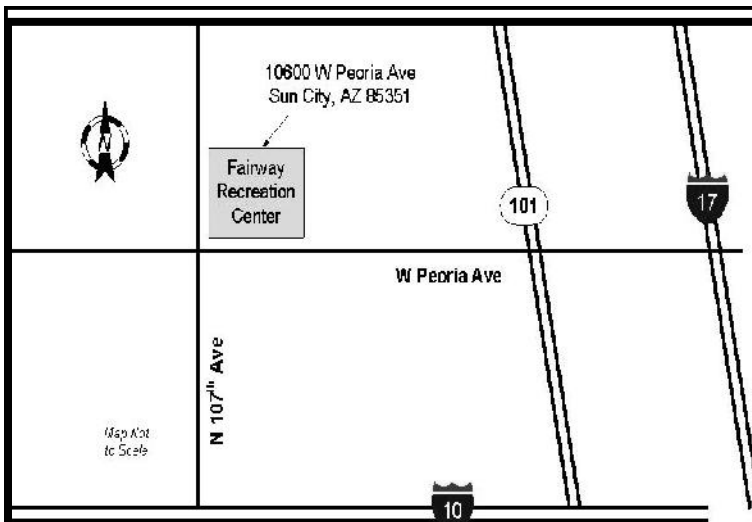

Model Railroad Meet

Spring Meet - Arizona Division, PSR, NMRA

Edited by: Frank Baker

When: *Saturday, March 10, 2012 - 9:00am to 4:00pm*
Where: **Sun City Model Railroad Club—Sun City, AZ**
NE corner of 107th Ave. and Peoria Ave, Sun City, AZ

Raillettes: A fun & exciting project activity is planned for the ladies. Come join in on the fun!

SATURDAY, MAR. 10, 2012
SUN CITY, ARIZONA

Depot: Sun City Model Railroad Club, NE Corner of 107th Ave. and Peoria Ave. Sun City, AZ
Directions: From I-17, Take I-10 West to 101 N. Exit Peoria ave. Westbound. The Sun City building is located on the NE corner of 107th Ave. and Peoria Ave.